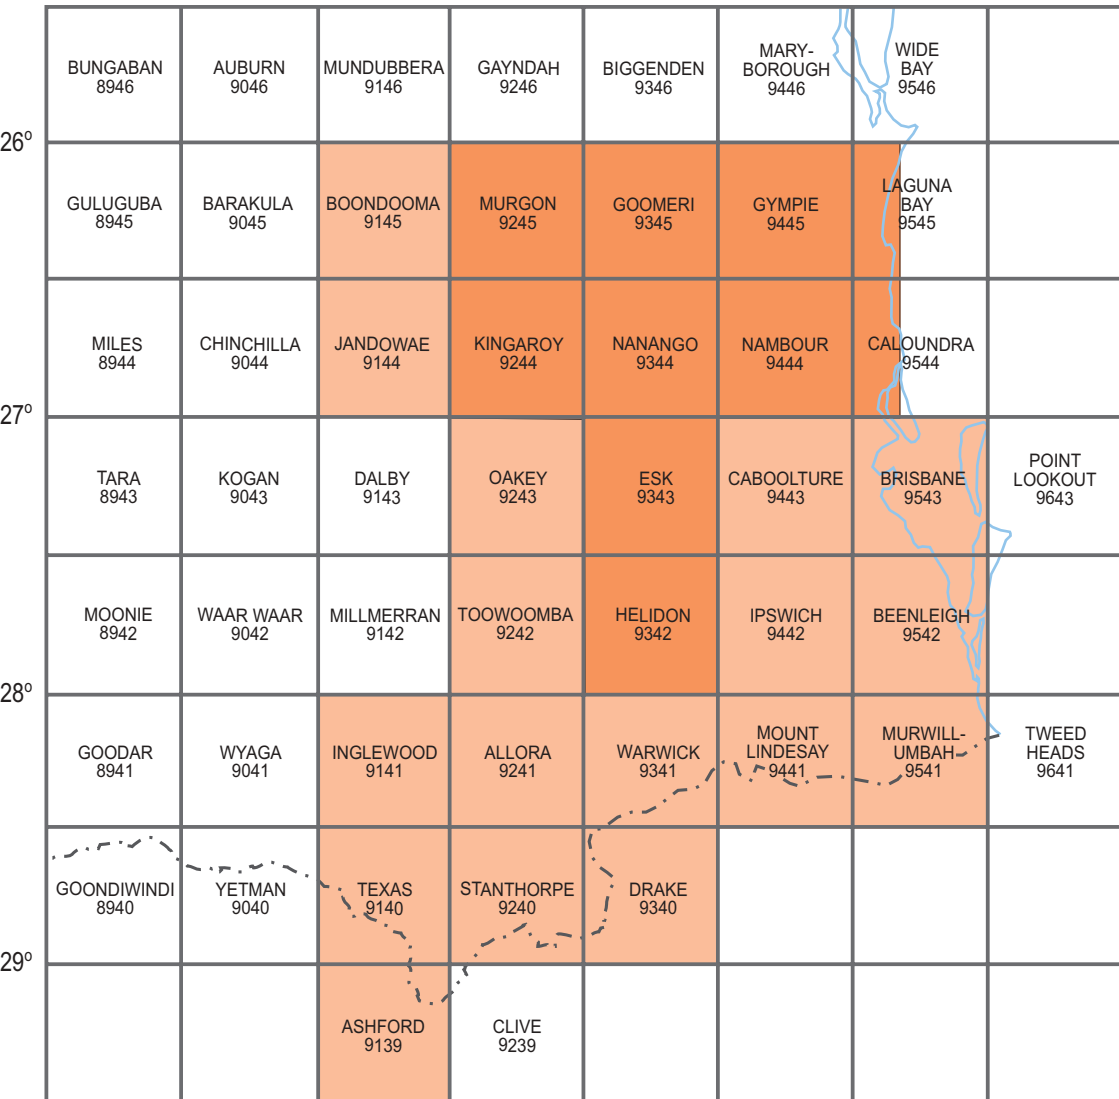

1:100 000 sheet areas

151°

152°

153°

Project area

Released maps

Current Release